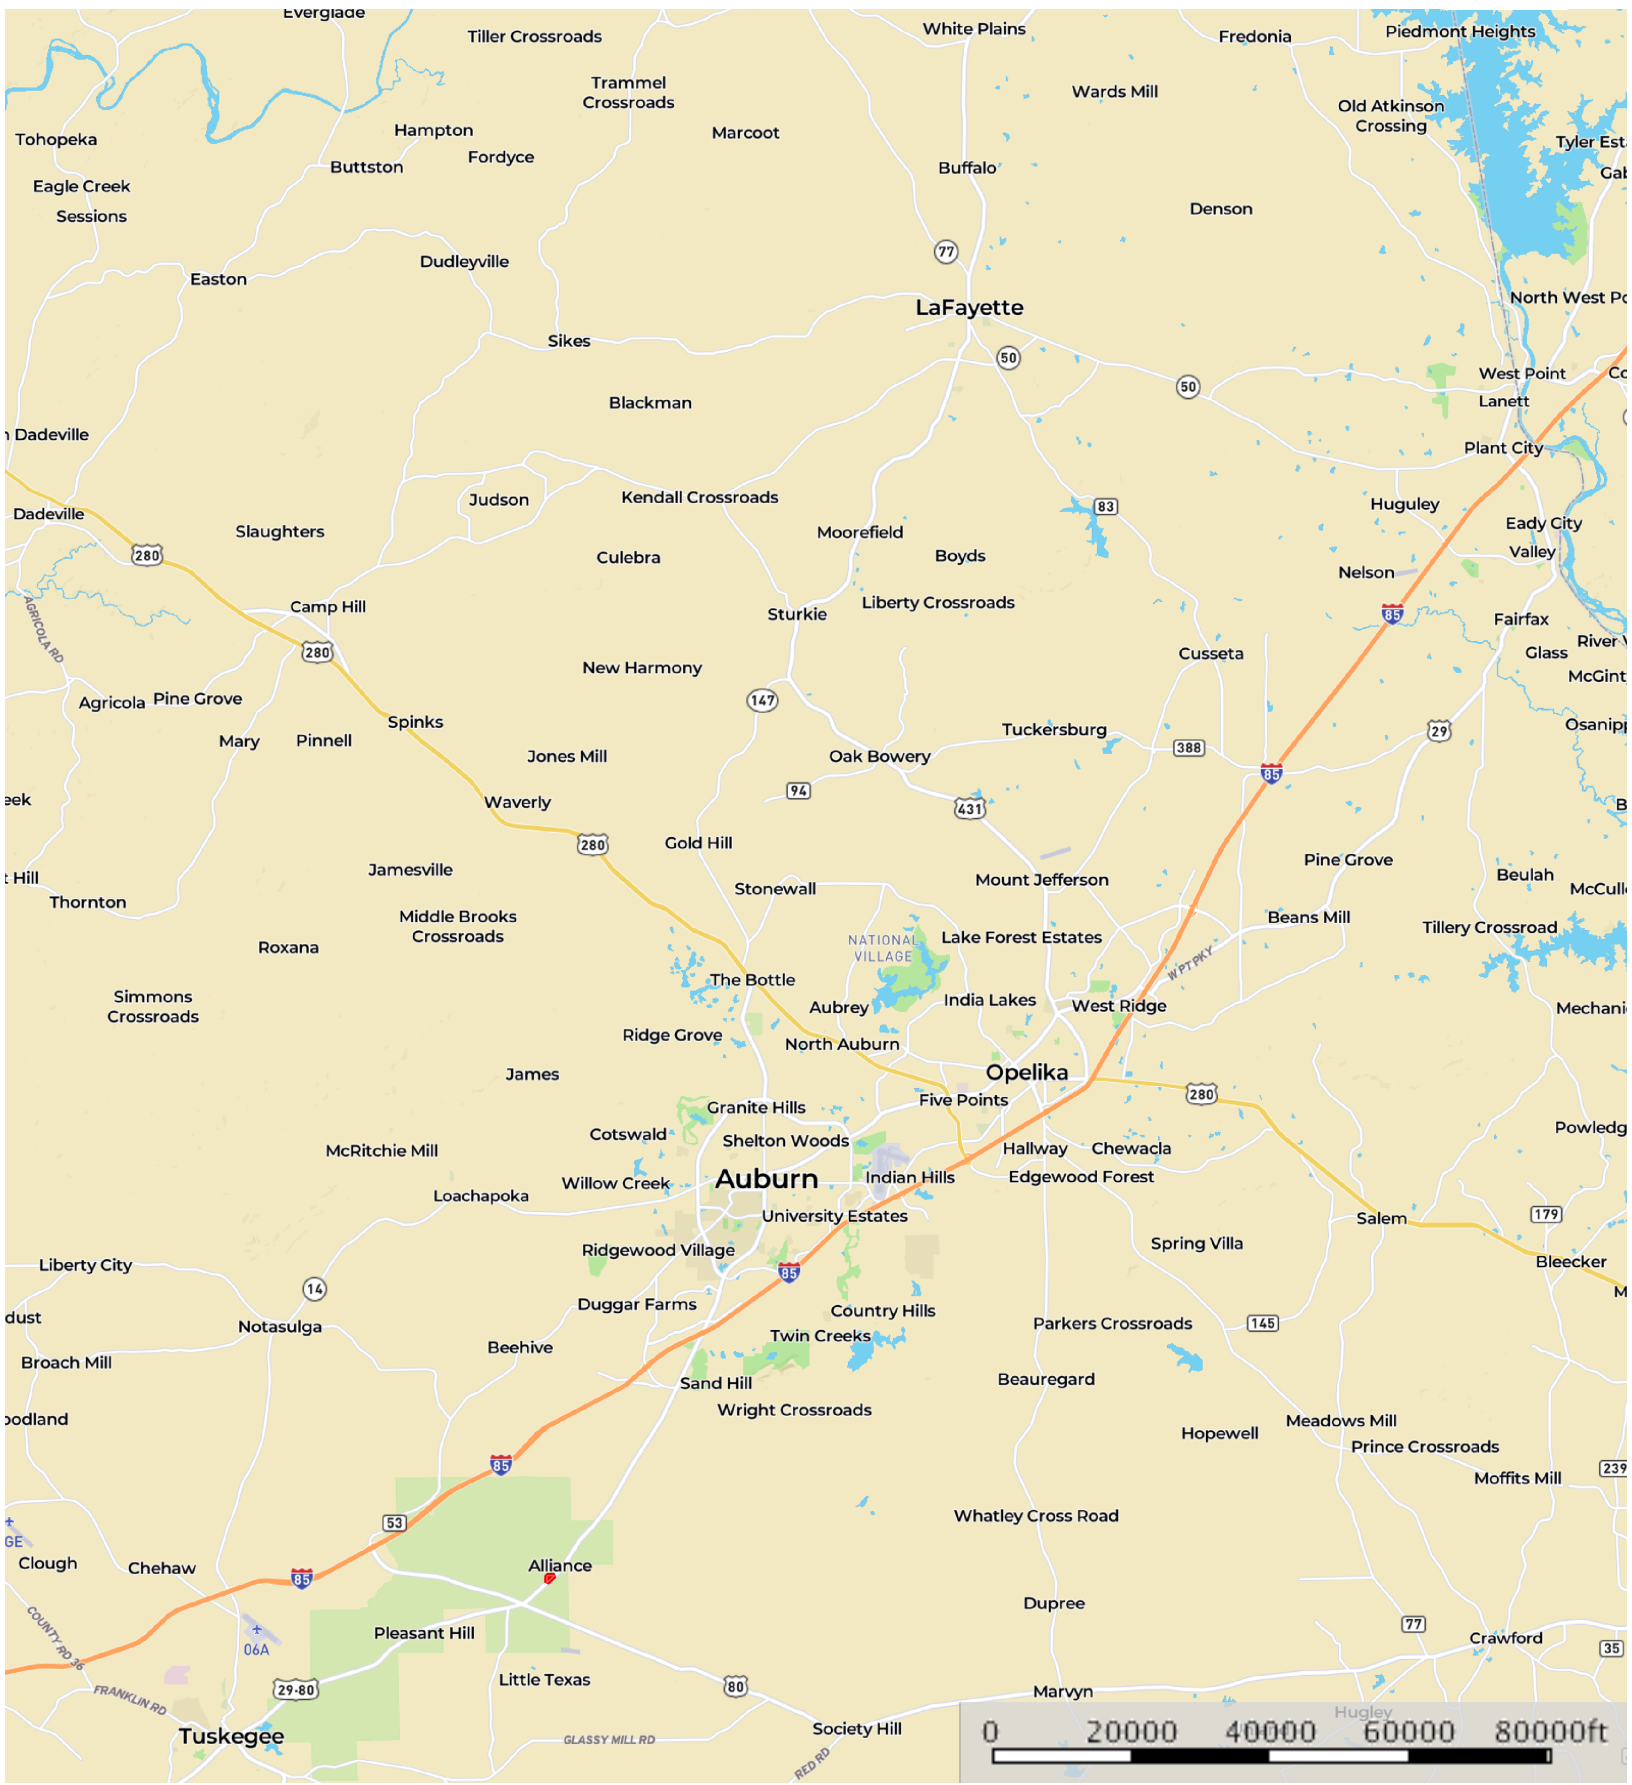

Little Texas 10.31

Macon County, Alabama, 10.31 AC +/-

 Boundary